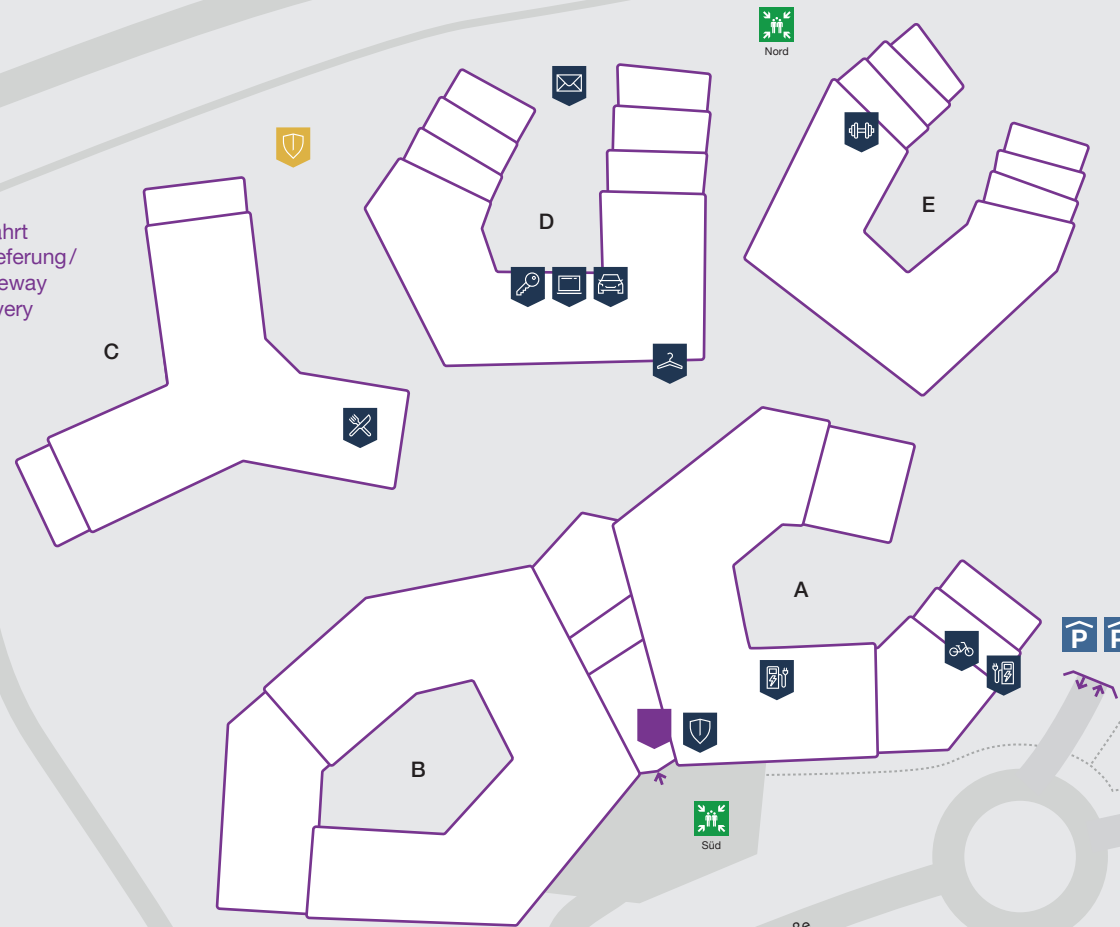

SCHWARZ

- Empfang/Reception desk
- Anmeldung Fremdfirmen (U3)/
Registration ext. companies (U3)
-
- Parken Mitarbeiter /
Parking employees
- Besucherparkplatz /
Visitor parking
-
- Sammelplatz/Assembly point
- Sicherheitsdienst/Security
- SIT ServiceDesk
- Zutrittsmanagement/
Access Management
- Poststelle/Mail Room
- Restaurant
- Schwarz Mobility Solutions
- Fitness (3. UG)
- Textilservice/ Textile Service
(Boulevard 1. UG)
- Ladestation PKW (1. UG)/
Charging Station Car
- Fahrradstellplätze (1. UG)/
Bicycle Parking Spaces
- Ladestation Fahrrad (1. UG)/
Charging Station Bicycle

Richtung Bad Rappenau/
Way to Bad Rappenau

Zufahrt
Anlieferung/
Driveway
delivery

Rappenaer Straße

N

Richtung Bonfeld/
Way to Bonfeld

Bonfelder Straße 2
74206 Bad Wimpfen